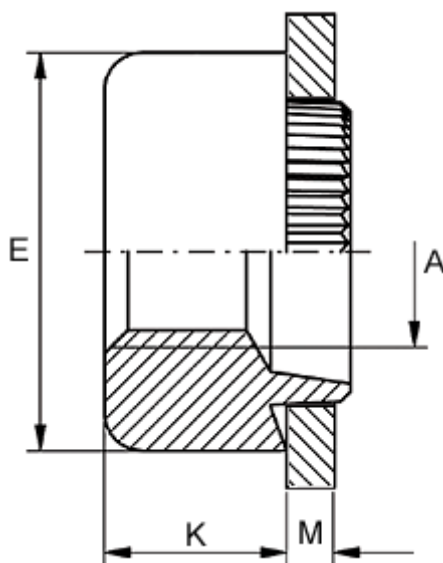

Article number: 12722000035700

Description: KLEE-coil 722 000 035.700
M3,5 Light-alloy metal

Measures

Female thread A	= M3,5
Height K	= 3.0
Outer diameter E	= 7.0
Plate thickness	= 0.7
Recommended bore diameter +0.05	= 6.0